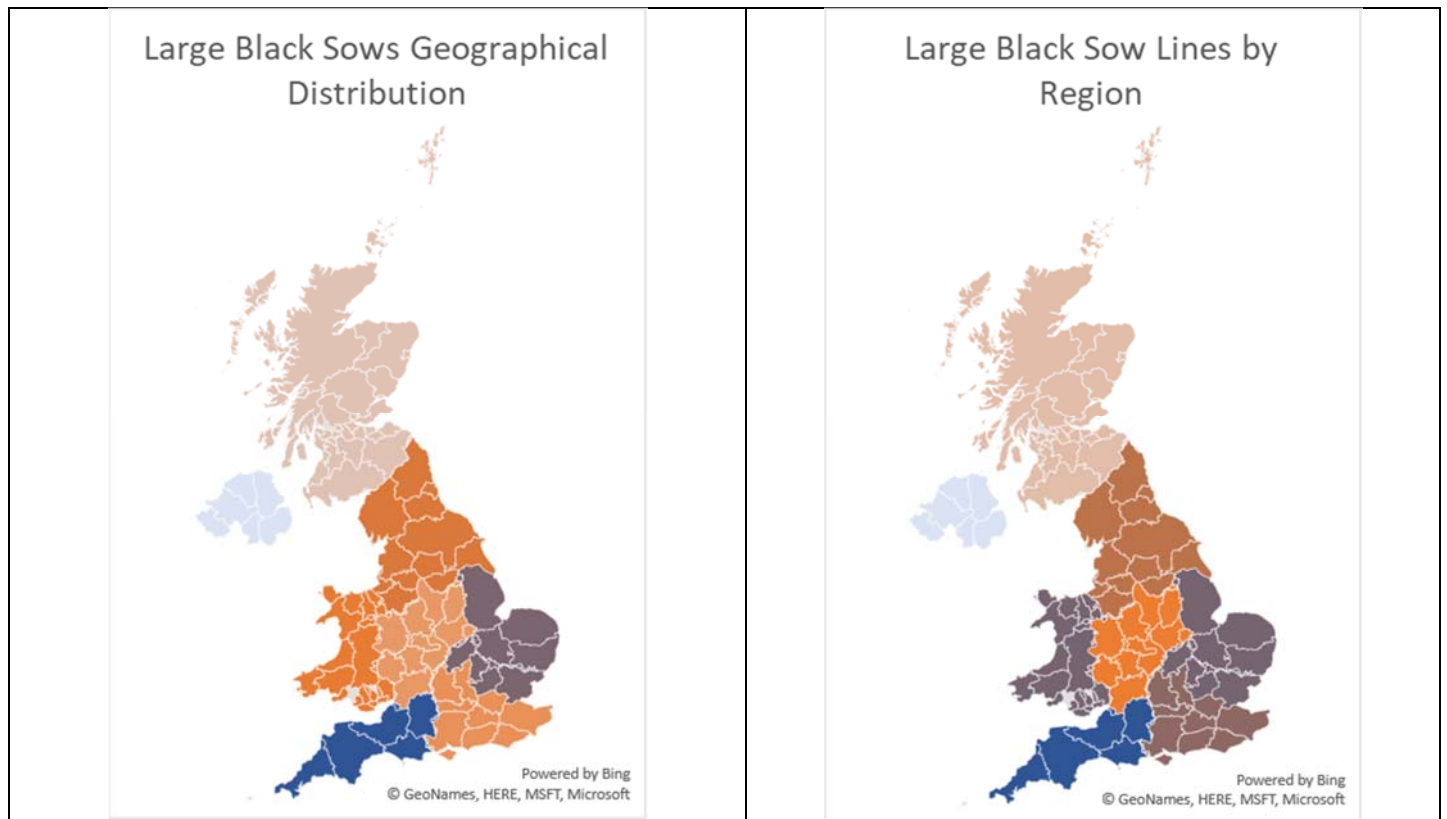

In 2017 we successfully moved the Gold Vase line from Scotland and distributed to three experienced breeders for further improvement. This resulted in a son of one of these going to for semen collection in 2018.

In 2019 we began working on the Bess and Golden Harvest lines, we have been successful with the Golden Harvest as these have gone up and we hope this upward trend will continue. We hope to have more success this year with the Bess and are confident that some will be moved from the South to Wales and the Central region.

Region	Sows / Region	Region	Sow lines / region
Anglia	65	Anglia	14
Central	30	Central	9
North	45	North	11
South	33	South	13
South West	81	South West	17
N. Ireland	1	N. Ireland	1
Scotland	14	Scotland	4
Wales	42	Wales	14
Total UK Large Black Sows	311	Total Sow Lines in the Breed	23

	Anglia	Central	North	South	South West	N. Ireland	Scotland	Wales	Irish Republic	UK & I Regions with this line	International	Isle of Man
Attempt	1	3	2	0	2	0	0	1	0	5	0	0
Defender	2	2	1	4	2	1	0	1	0	7	0	0
Majestic	2	4	5	4	5	0	2	0	0	6	0	1
Majestic Eagle	3	0	0	2	2	0	1	0	0	4	0	0
Malcolm	1	3	1	1	5	0	0	0	0	5	0	0
Super	0	4	3	0	3	0	0	1	0	4	0	0
Boars / Region	9	16	12	11	19	1	3	3	0	0	0	1
Breeders / Region	22	13	18	15	25	3	8	12	1		1	1