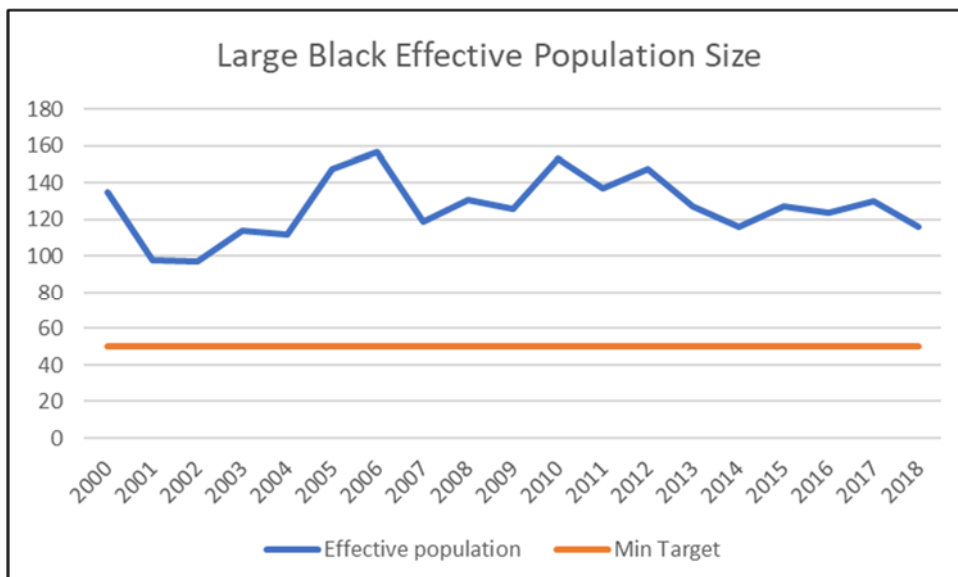

Anglia	Central	North	South	South West	N. Ireland	Scotland	Wales	Irish Republic	UK & I Regions with this line	International	Isle of Man
Bess	0	0	0	2	1	0	0	0	0	2	0	0
Black Lady	10	3	0	4	3	0	0	0	0	4	0	0
Blackie	4	3	2	1	1	0	0	4	2	7	1	0
Constance	0	0	0	0	3	0	0	7	0	2	1	0
Diana	1	1	5	2	0	0	0	0	0	4	0	0
Doreen	1	3	0	5	19	0	0	5	0	5	0	0
Dorothy	0	9	3	0	0	1	1	1	0	5	0	0
Fashion	6	1	0	0	1	0	0	2	0	4	0	0
Flame	5	0	0	0	0	0	0	0	0	1	0	0
Gold Vase	1	1	0	1	1	0	4	2	0	6	0	0
Golden Harvest	0	0	0	4	4	0	0	0	0	2	0	0
Grandeur	4	0	6	0	0	0	0	1	0	3	0	0
Jewel	12	0	0	1	3	0	0	5	0	4	0	0
Julia	0	0	0	5	1	0	0	0	0	2	0	0
Larkspur	0	0	1	2	0	0	0	3	0	3	0	0
Maid	6	0	0	0	8	0	0	2	0	3	0	0
Matilda	2	7	10	1	14	0	1	5	0	7	0	0
Nocturne	0	0	2	4	10	0	0	1	0	4	1	0
Princess	9	0	0	0	3	0	0	0	0	2	0	0
Queen	2	0	6	0	2	0	0	0	0	3	0	0
Skylark	0	2	2	0	5	0	0	1	0	4	0	0
Sunshine	2	0	3	1	2	0	0	3	0	5	2	0
Warbler	0	0	5	0	0	0	8	0	0	2	0	0
Sows / region	65	30	45	33	81	1	14	42	2		5	0