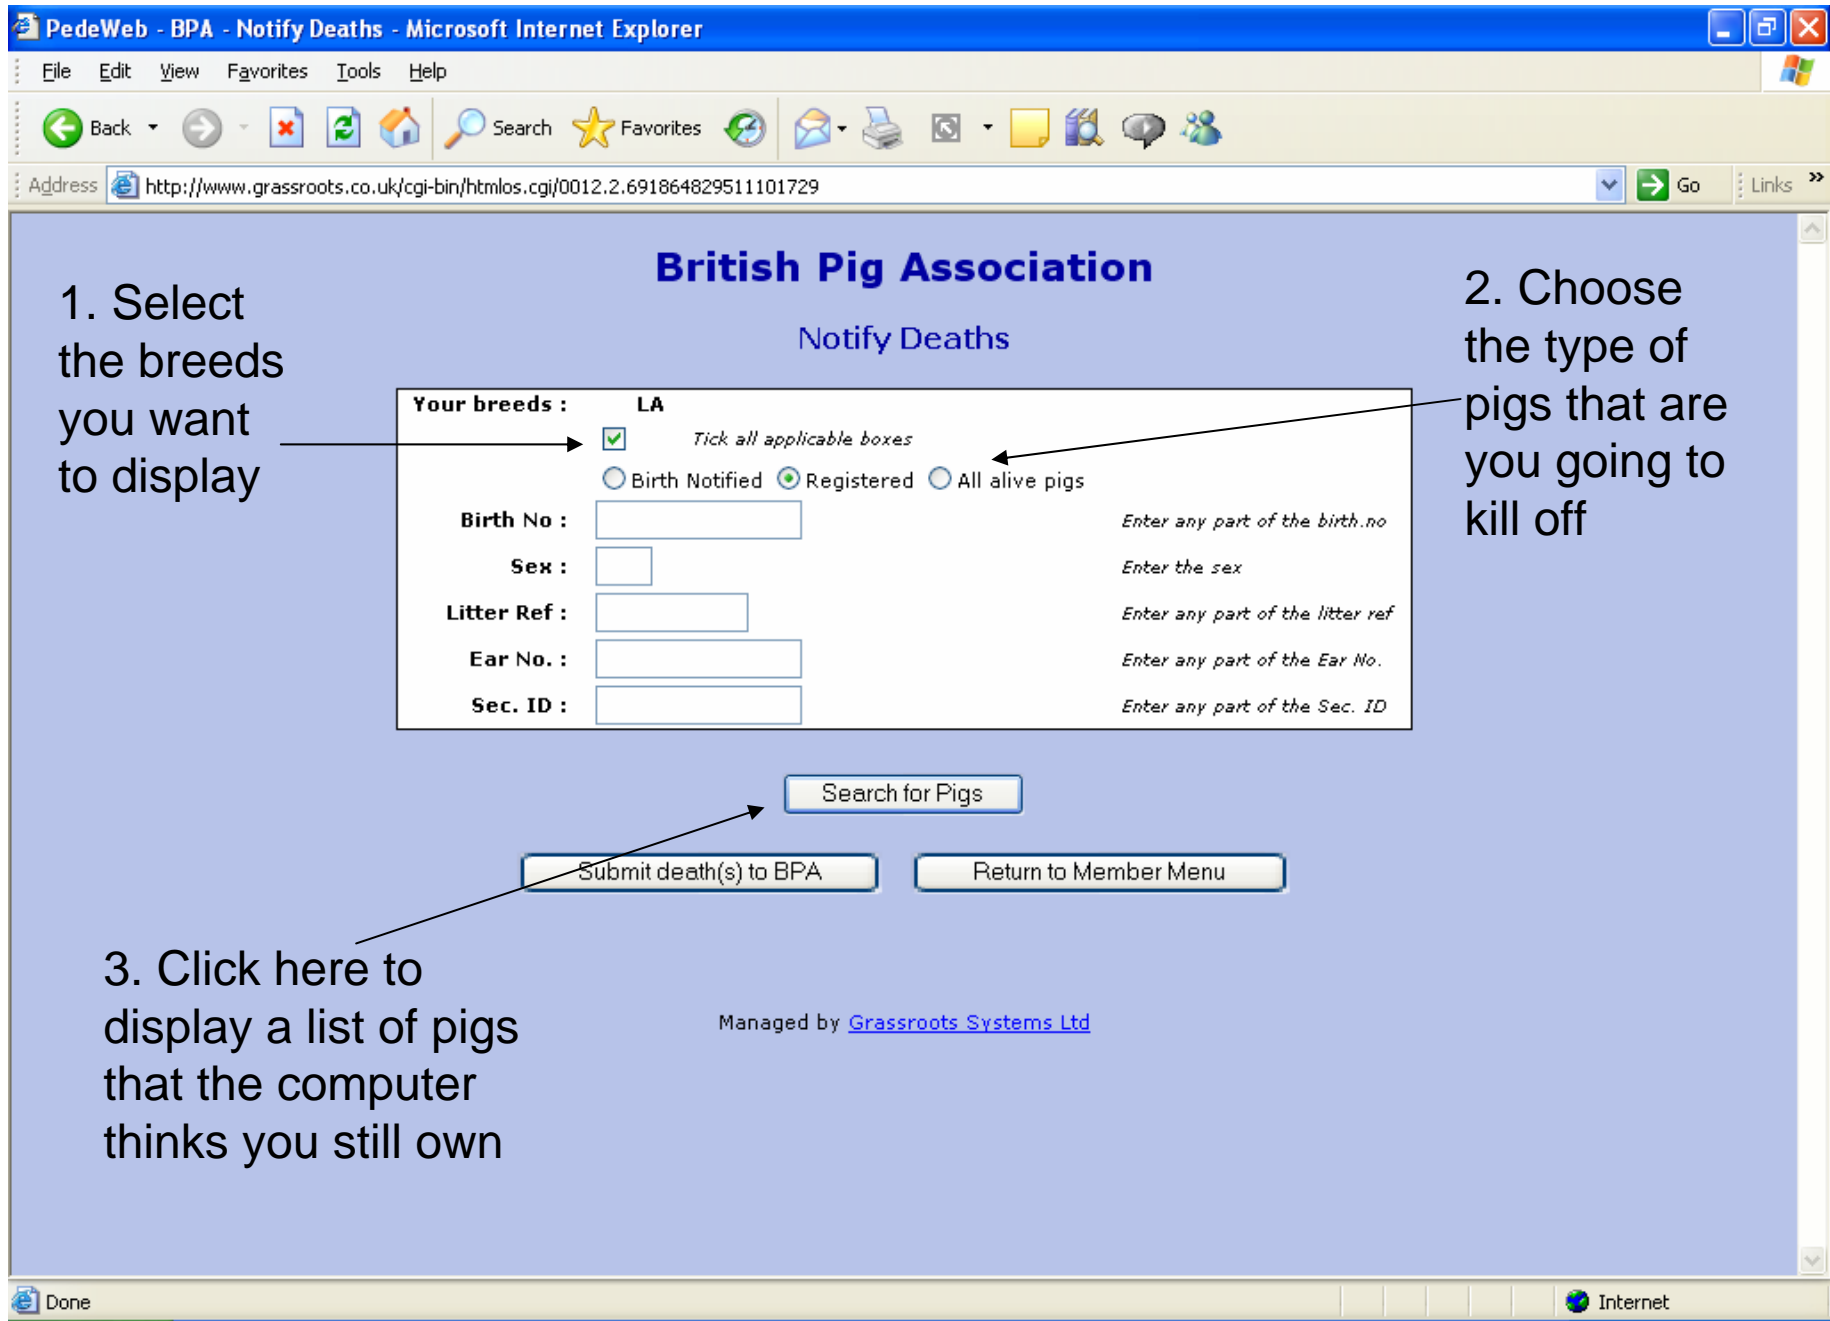

British Pig Association

Notify Deaths

1. Select the breeds you want to display

Your breeds : LA

☒ Tick all applicable boxes

☐ Birth Notified ☒ Registered ☐ All alive pigs

Birth No : *Enter any part of the birth.no*

Sex : *Enter the sex*

Litter Ref : *Enter any part of the litter ref*

Ear No. : *Enter any part of the Ear No.*

Sec. ID : *Enter any part of the Sec. ID*

2. Choose the type of pigs that are you going to kill off

Search for Pigs

Submit death(s) to BPA

Return to Member Menu

3. Click here to display a list of pigs that the computer thinks you still own

Managed by [Grassroots Systems Ltd](#)